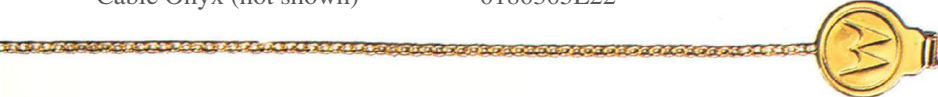

# PAGER CHAINS

- Add classic style and elegance
- Keep your pager handy and secure

DESCRIPTION	PART
Medium Curb Gold	0180305E30
Medium Curb Silver	0180305E32
Medium Curb Onyx	0180305E31

Small Curb Gold	0180305E27
Small Curb Silver (not shown)	0180305E29
Small Curb Onyx (not shown)	0180305E28

Medium Figaro Gold	0180305E36
Medium Figaro Silver (not shown)	0180305E38
Medium Figaro Onyx (not shown)	0180305E37

Small Figaro Gold	0180305E24
Small Figaro Silver (not shown)	0180305E26
Small Figaro Onyx (not shown)	0180305E25

Euro Gold	0180305E33
Euro Silver (not shown)	0180305E35
Euro Onyx (not shown)	0180305E34

Snake Gold	0180305E39
Snake Silver (not shown)	0180305E41
Snake Onyx (not shown)	0180305E40

Cable Gold	0180305E21
Cable Silver (not shown)	0180305E23
Cable Onyx (not shown)	0180305E22

# NECK CHAINS

DESCRIPTION	PART
Figaro Gold	0180305E60
Figaro Onyx	0180305E62
Figaro Silver	0180305E61